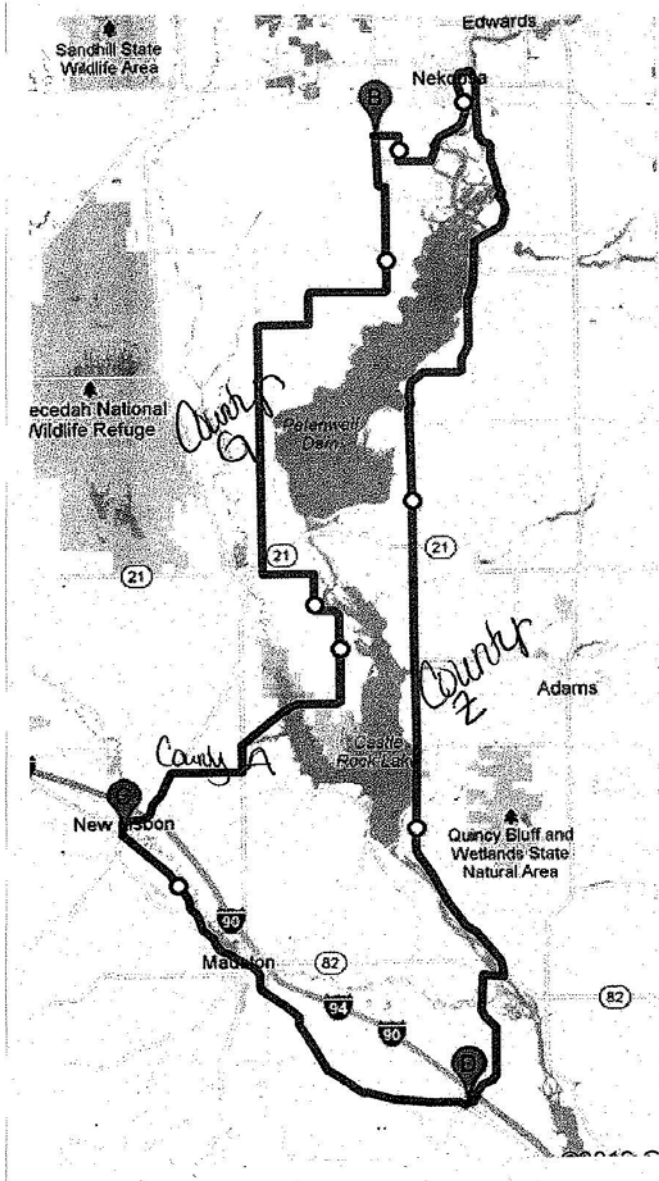

2012 Ridin' 4 A Cure Ride Map

The Ride will leave Lyndon Station at 11 am on Saturday, September 1, 2012.

Leaving Lyndon Station:

- We will travel east on Julius St.
- Left on County HH
- Right on Hwy 82
- Left on County Z
- Left on Hwy 73 into Nekoosa
- Left on Market Street
- Left on County AA
- Right on Kimball Avenue
- Left on Creamery Road arriving at Whitetail Crossing at approximately 12:15 pm

Leaving Whitetail Crossing:

- Right on County G
- Left on Hwy 58
- Right on County A
- Left on Hwy 80 into New Lisbon
- Left on Monroe Street
- Right on Pearl Street which will be used as parking and a staging area

Leaving the Opera House in New Lisbon:

- Left on Hwy 12/16
- Right at the "stop light" in Mauston on Division Street
- Left on LaCrosse Street
- Left on Maughs Street
- Right on Hwy 12/16 also known as State Street
- Left on Honeyaire Street and return to the staging area on Julius Street in Lyndon Station.